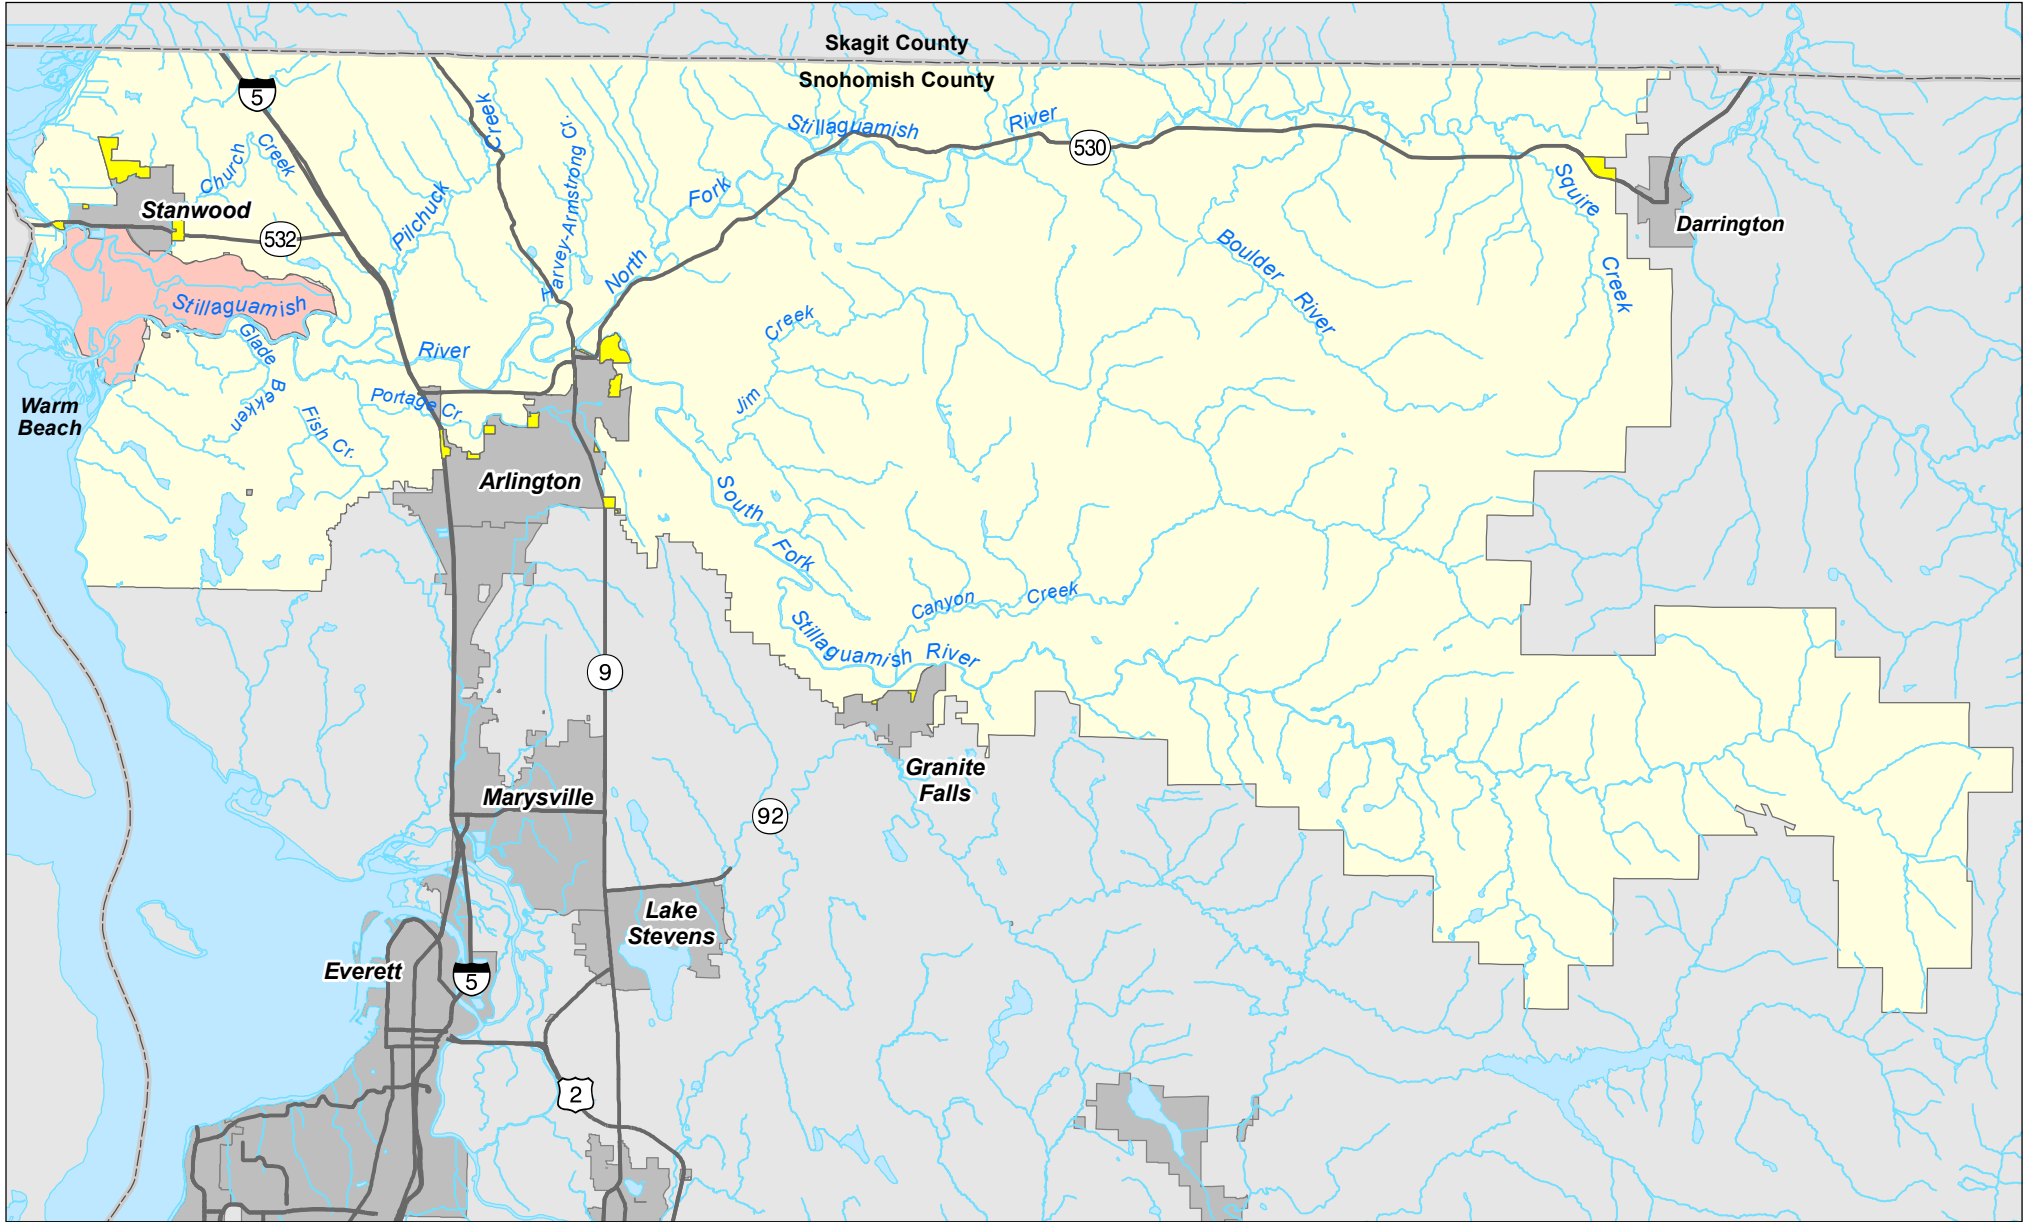

2009 Stillaguamish Clean Water District (CWD)

- Stillaguamish CWD
- Stillaguamish CWD Drainage Surcharge Area
- Stillaguamish Flood Control District

Snohomish County
 Public Works
 Surface Water Management
 June 22, 2009